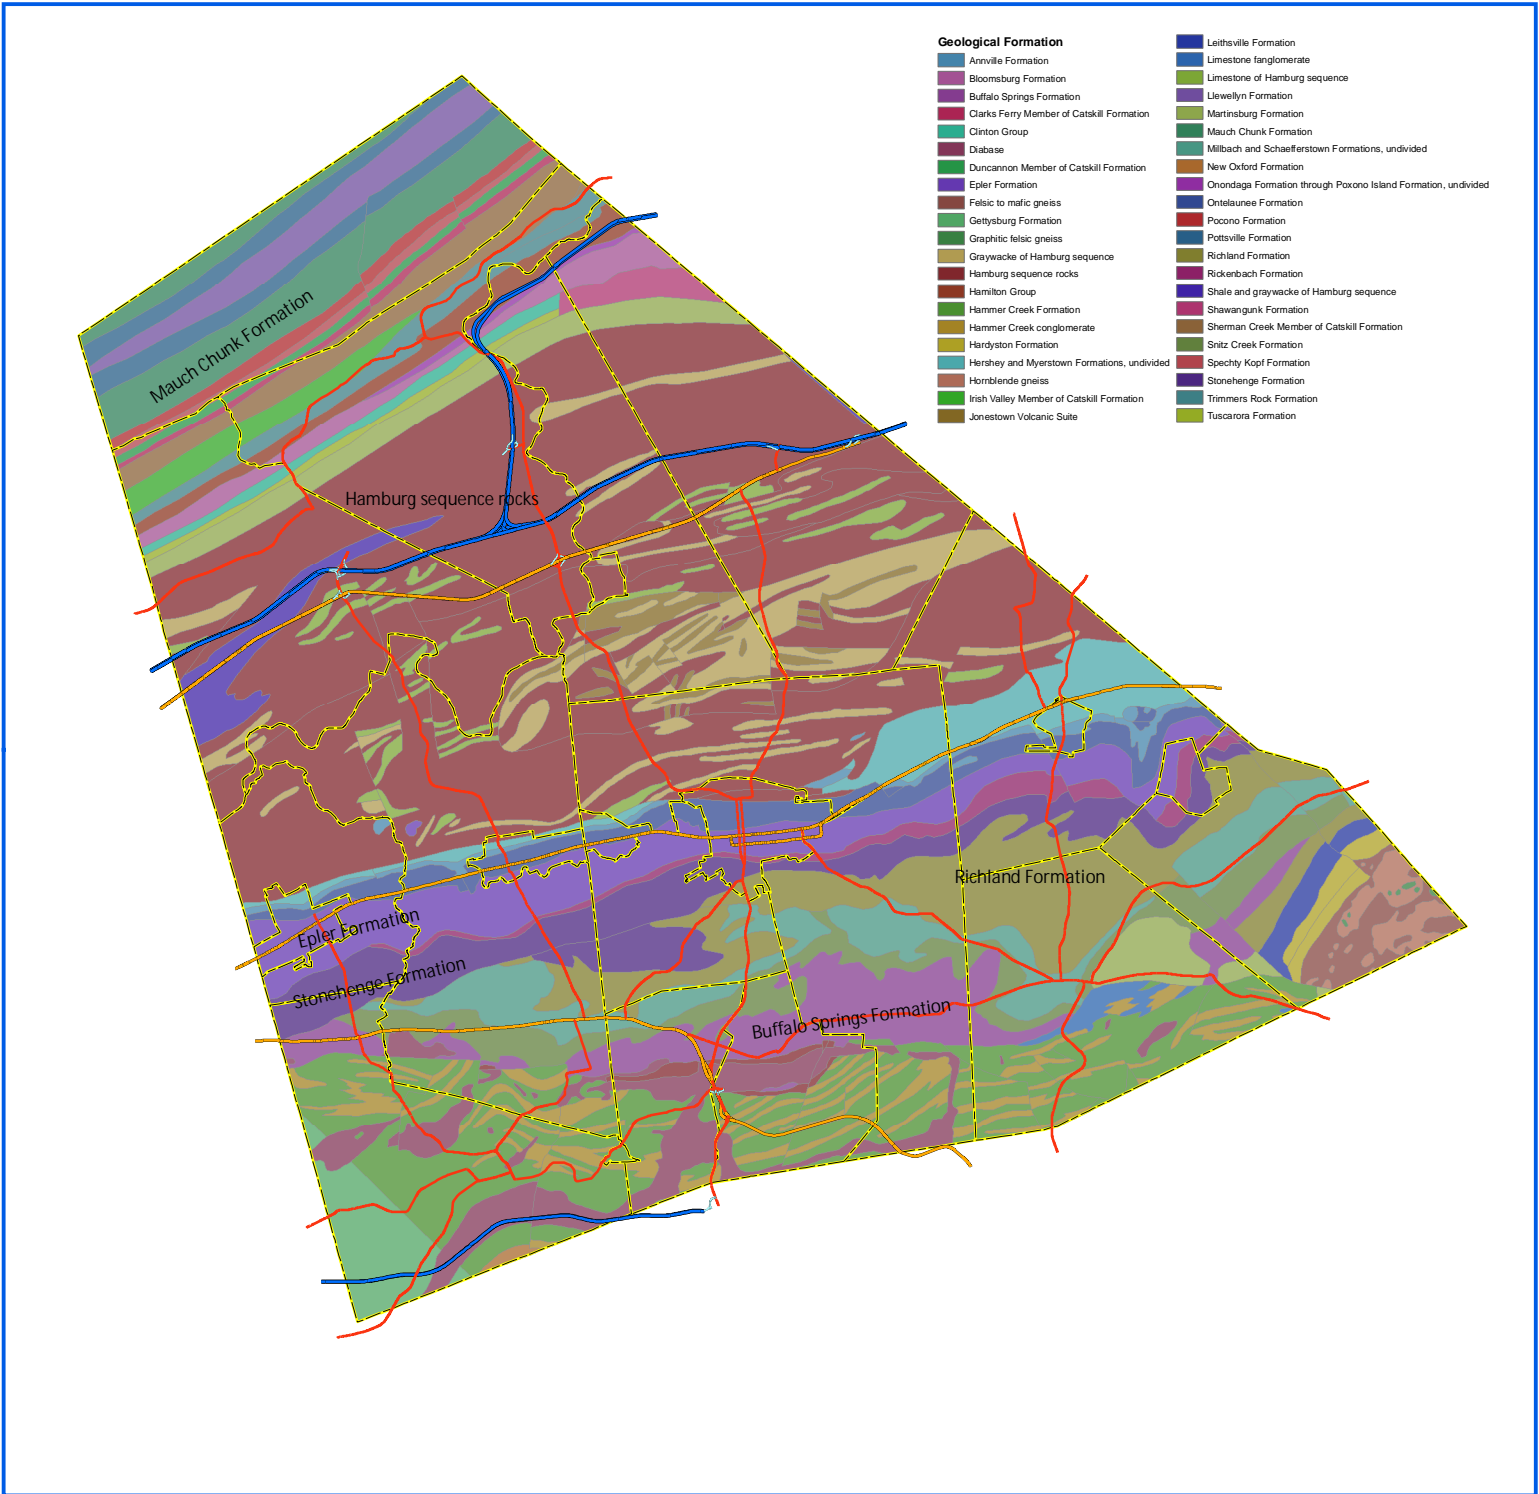

LEBANON COUNTY GEOLOGY

Map Produced by: LCCD

Date: July 14, 2009

— Interstate Municipal Boundary
— US Highway
— State Highway
— Ramps