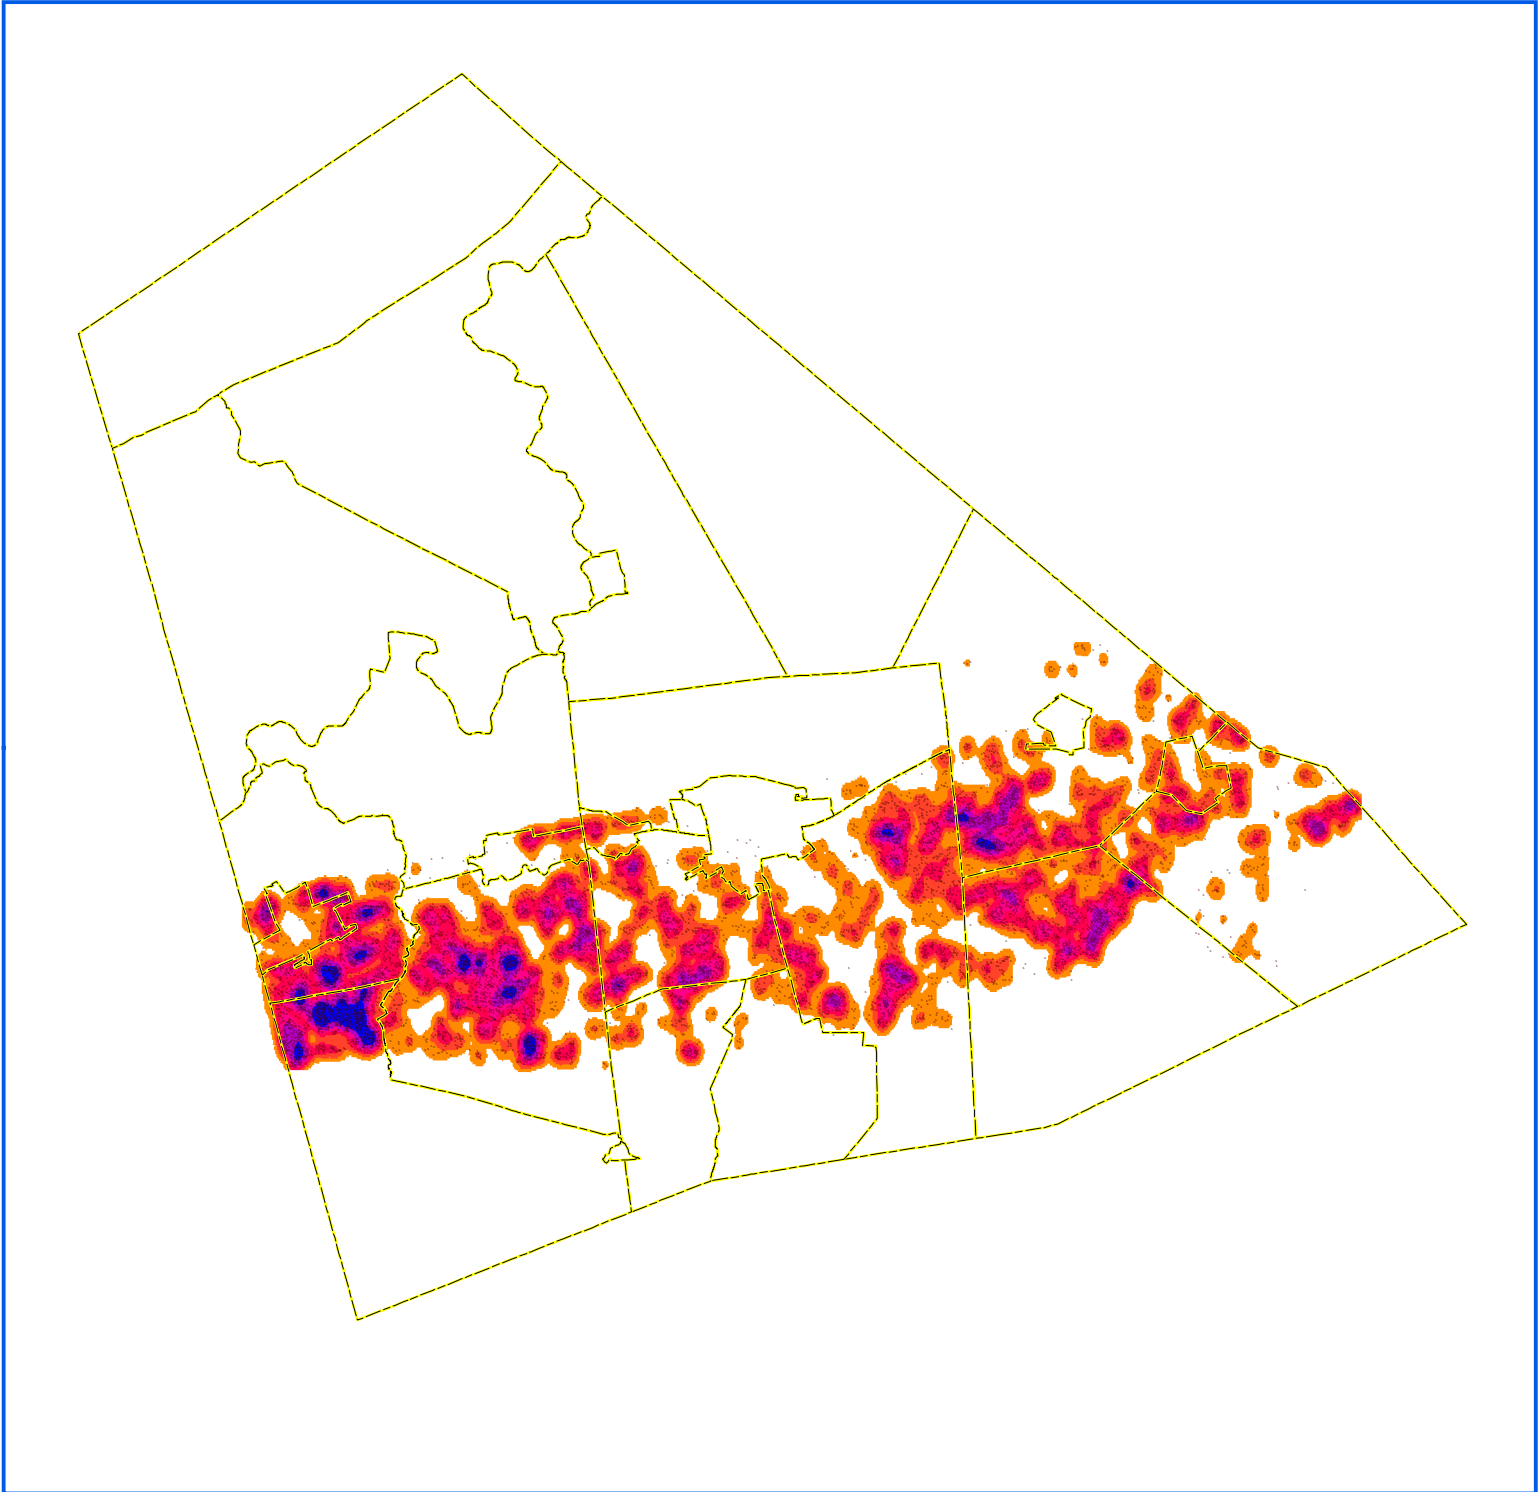

LEBANON COUNTY SINKHOLES

Map Produced by: LCCD

Date: July 14, 2009

5 Sinkholes

Sinkhole Density