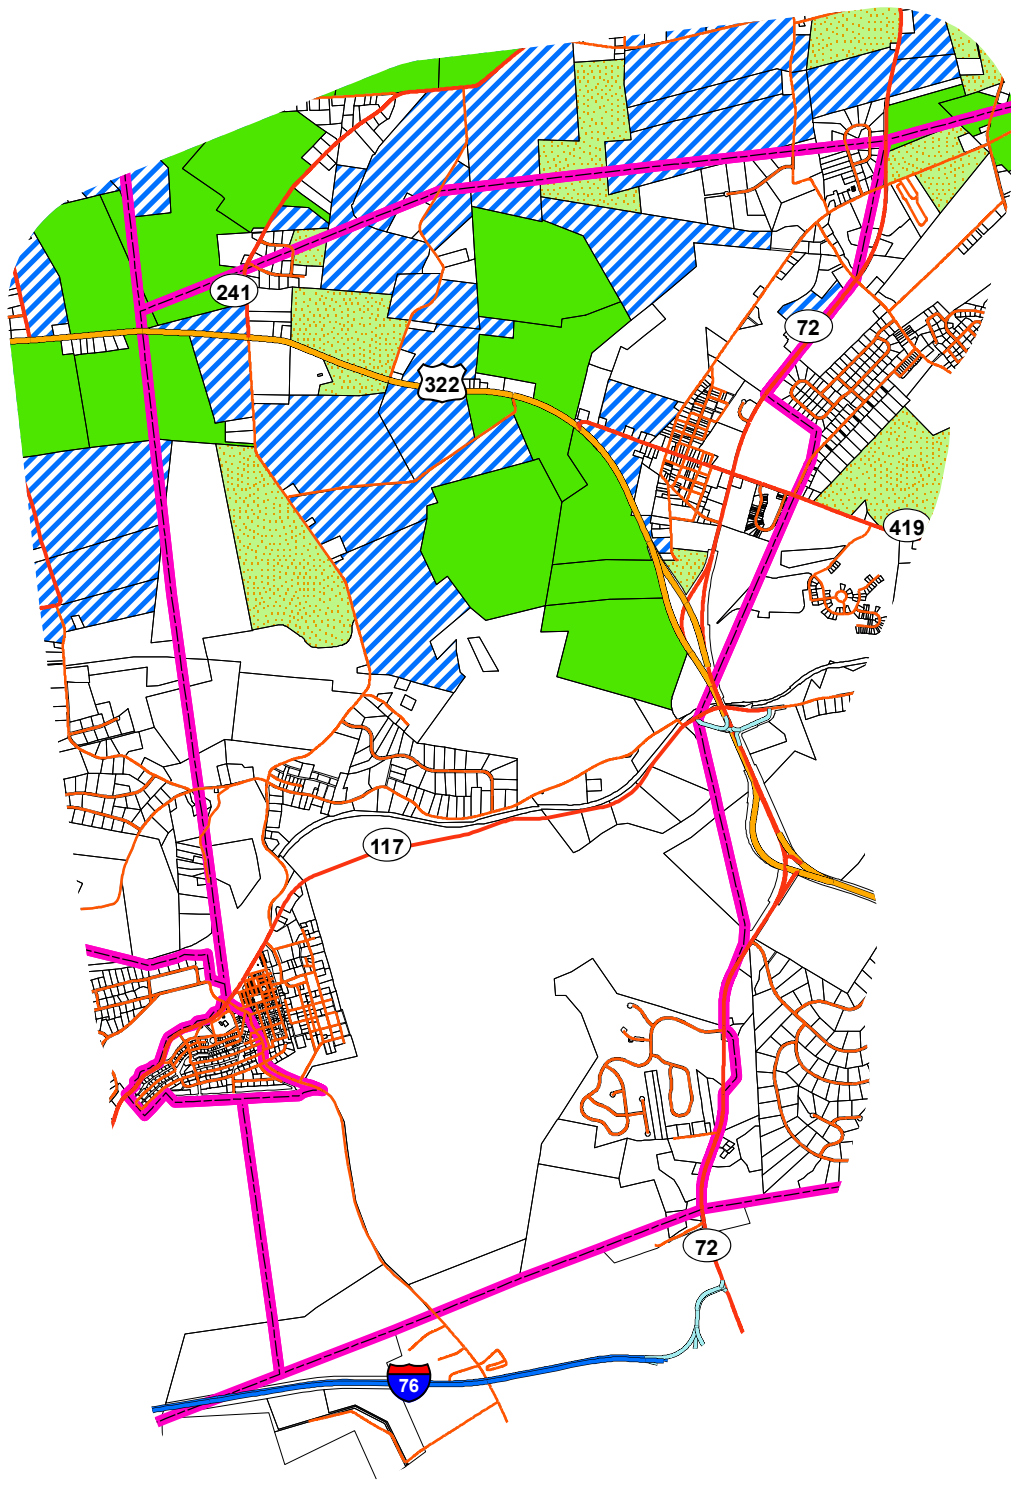

Potential Parcels for Farmland Preservation

Parcels containing 50% or more Class I-IV Soils

WEST CORNWALL TOWNSHIP

-  Roads
-  Municipal Boundary
-  Parcels
-  Target Parcels in an Agricultural Security Area
-  Target Parcels Zoned Agriculture
-  Lebanon County Preserved Farms
-  Farms in the process of Preservation
-  Applicants to the Ag Land Preservation Program
-  Preserved by the Lebanon Valley Conservancy, Inc.

Map Produced by: LCCD

Date: July 1, 2008