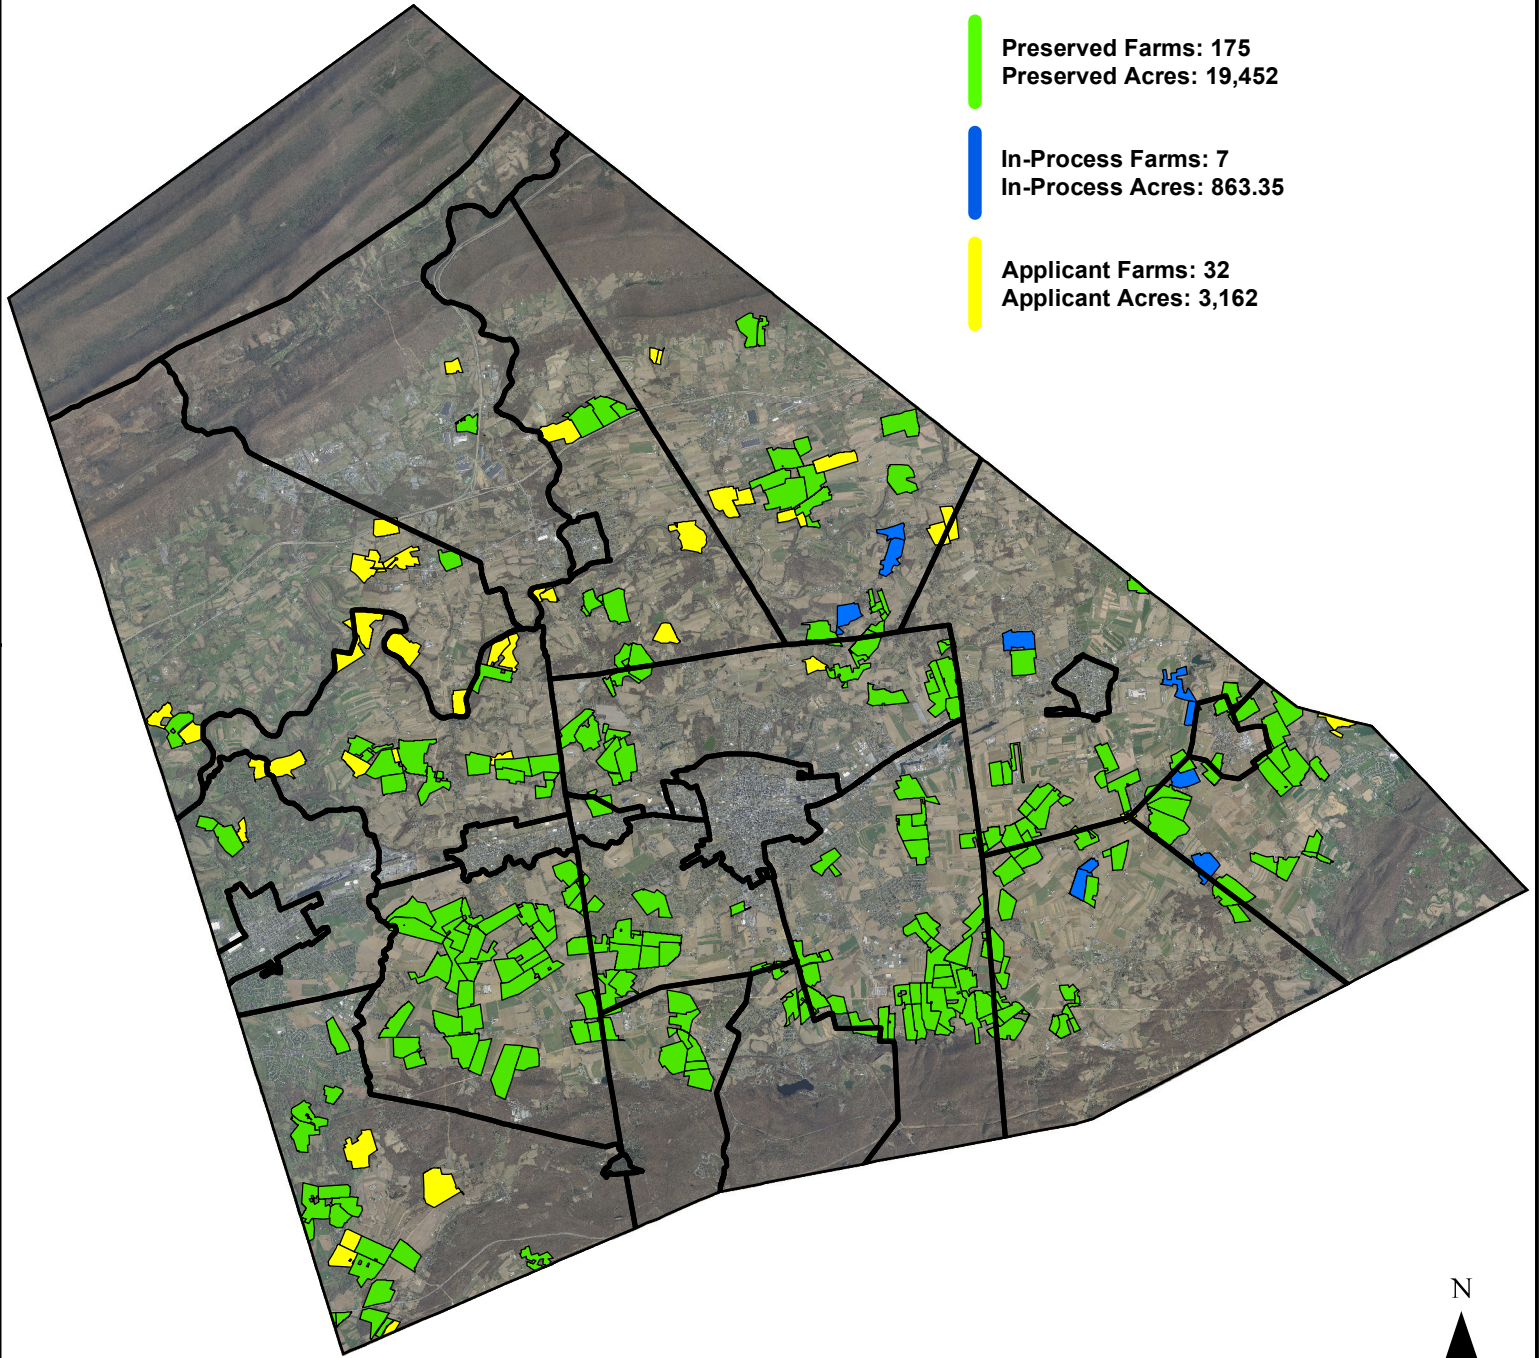

LEBANON COUNTY AGRICULTURAL LAND PRESERVATION MAP

- Preserved Farms: 175**
Preserved Acres: 19,452
- In-Process Farms: 7**
In-Process Acres: 863.35
- Applicant Farms: 32**
Applicant Acres: 3,162

- Municipal Boundary
- Lebanon Ag Land Preservation Program - Preserved
- Lebanon Ag Land Preservation Program - In-Process
- Lebanon Ag Land Preservation Program - Applicants

Map Produced by: LCCD

January 2022