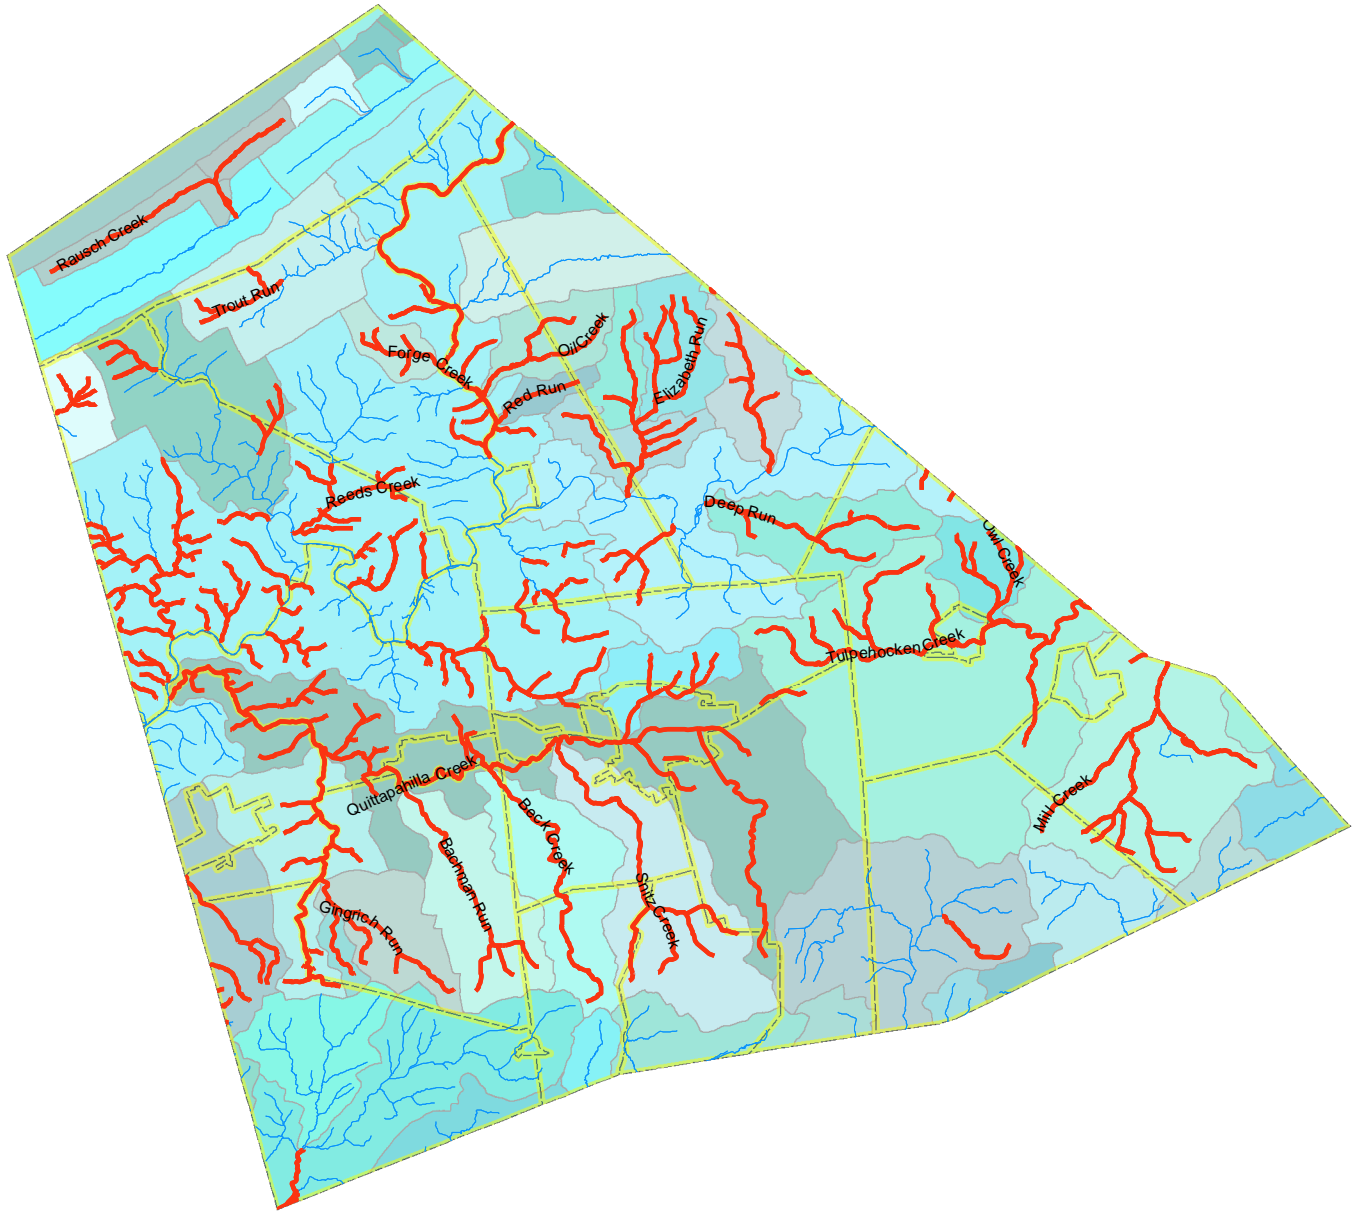

LEBANON COUNTY STREAMS

Map Produced by: LCCD

Date: July 14, 2009

-  Municipal Boundaries
-  Impaired Streams
-  Attained Streams