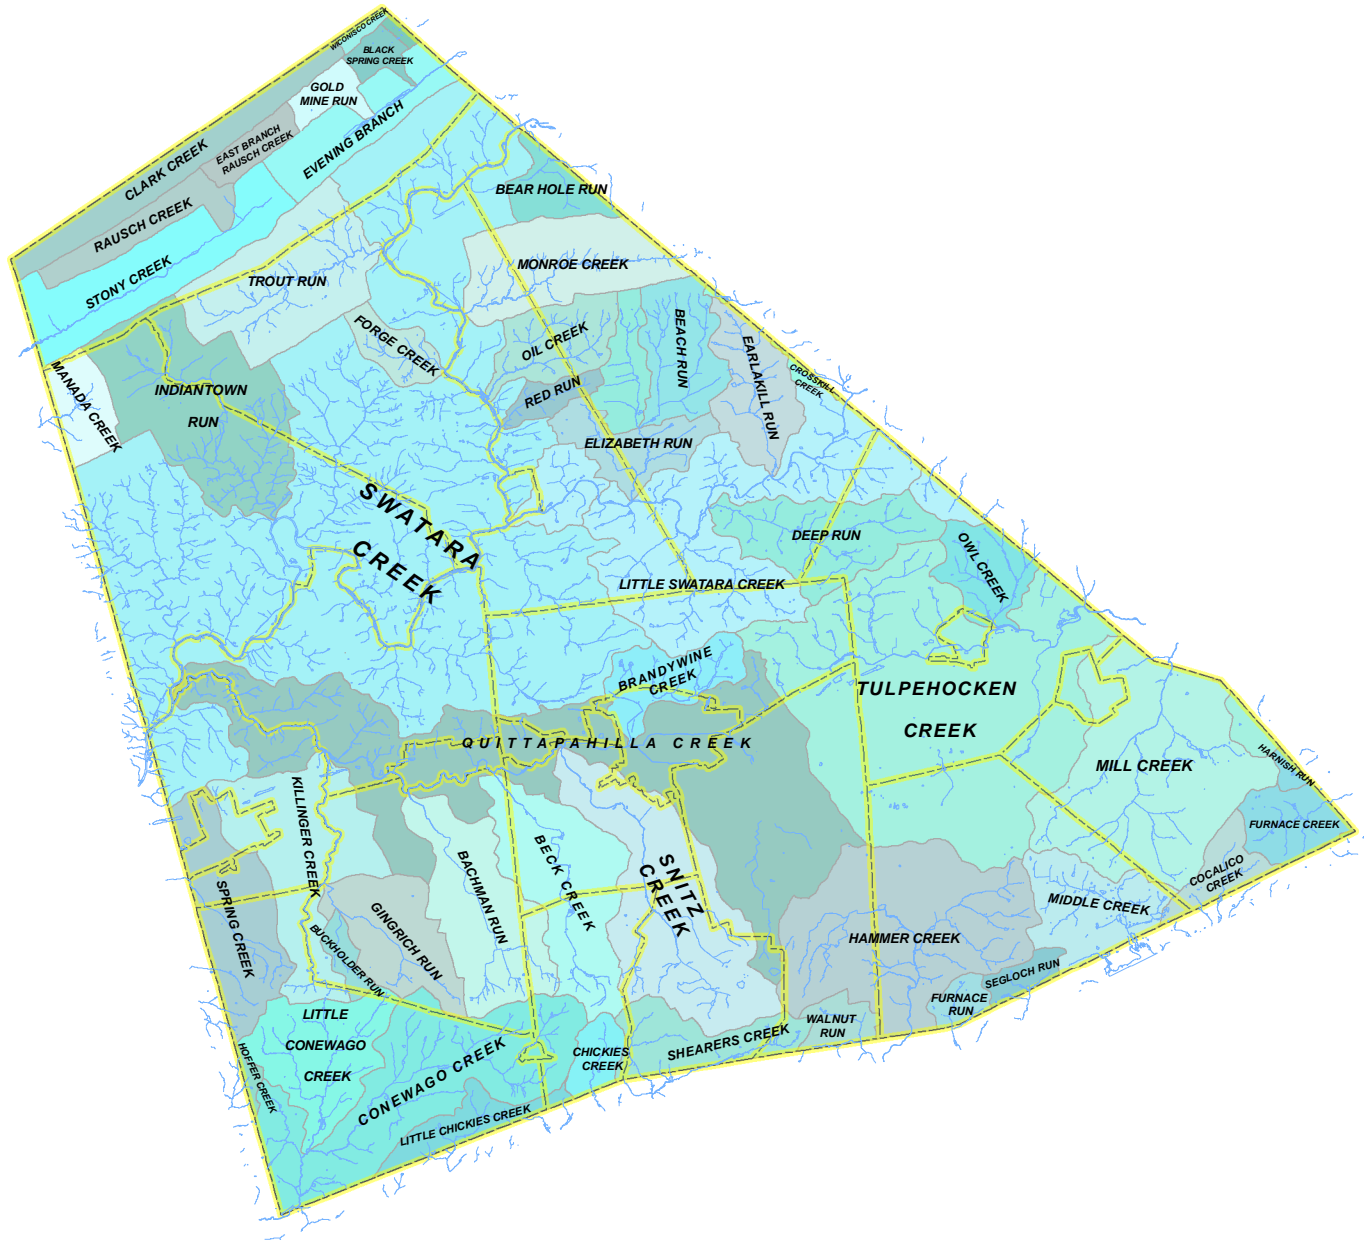

LEBANON COUNTY SUB WATERSHEDS

Municipal Boundaries
— Hydrology

Map Produced by: LCCD

Date: July 14, 2009